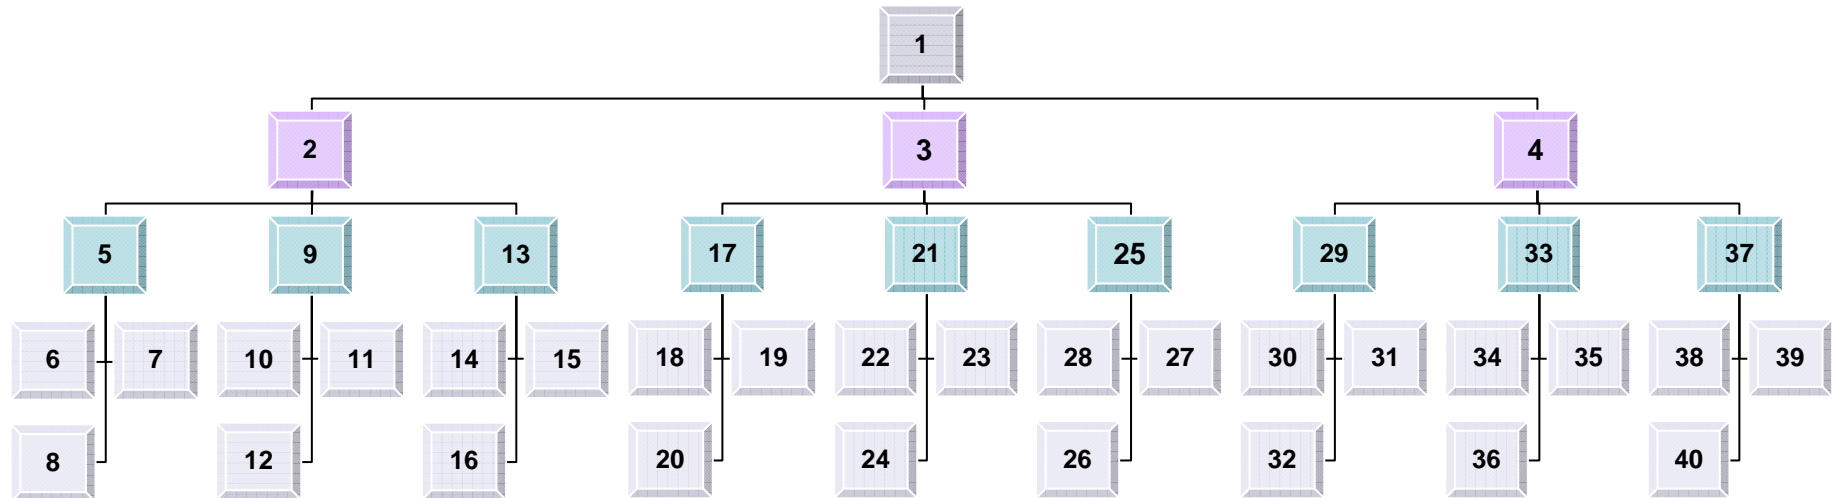

24719 Dundee Drive  
Cleveland, Ohio 44143

P: (800) 590.2669  
P: (216) 531.8884  
F: (216) 531.8885  
www.discoverycleveland.com

**INSTRUCTIONS:** Group leader calls #1; #1 calls #2, #3, #4; #2 calls #5, #9, #13 etc. For more than 40, use two different chains.

Name	Phone
1	
2	
3	
4	
5	
6	
7	
8	
9	
10	
11	
12	
13	
14	

Name	Phone
15	
16	
17	
18	
19	
20	
21	
22	
23	
24	
25	
26	
27	
28	

Name	Phone
29	
30	
31	
32	
33	
34	
35	
36	
37	
38	
39	
40	